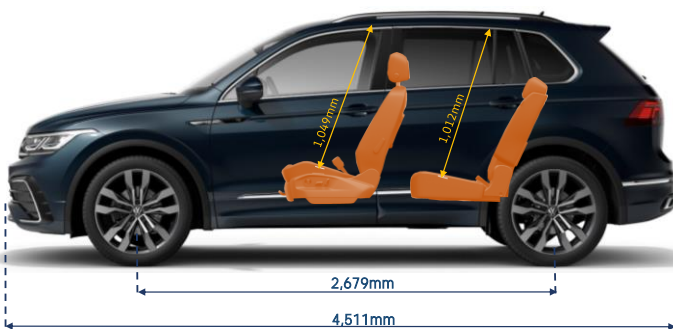

Technical Data	TSI Life 2WD	TSI R-Line 2WD	TSI Style AWD	TSI R-Line AWD
Engine Type	4-Cylinder inline Turbo Petrol	4-Cylinder inline Turbo Petrol	4-Cylinder inline Turbo Petrol	4-Cylinder inline Turbo Petrol
Fuel Type	Petrol (Minimum 95 RON)	Petrol (Minimum 95 RON)	Petrol (Minimum 95 RON)	Petrol (Minimum 95 RON)
Cubic Capacity (cc)	1,395	1,395	1,984	1,984
Maximum Power (kW) @ rpm	110kW (5,000-6,000)	110kW (5,000-6,000)	132kW (3,940-6,000)	162kW (4,500-6,200)
Maximum Torque (Nm) @ rpm	250Nm (1,500-3,500)	250Nm (1,500-3,500)	320Nm (1,500-3,940)	350Nm (1,500 - 4,400)
Drivetrain	Front Wheel Drive	Front Wheel Drive	4MOTION All Wheel Drive	4MOTION All Wheel Drive
Transmission	6 Speed DSG with Sport mode and Tiptronic function	6 Speed DSG with Sport mode and Tiptronic function	7 Speed DSG with Sport mode and Tiptronic function	7 Speed DSG with Sport mode and Tiptronic function
Tare weight (kg)	1,411 kg	1,411 kg	1,581 kg	1,588 kg
Maximum towing capacity (Braked / Unbraked)	1,800 kg / 750 kg	1,800 kg / 750 kg	2,100 kg / 750 kg	2,100 kg / 750 kg
Maximum downball weight	100 kg	100 kg	100 kg	100 kg
Fuel tank capacity (L, approx.)	60	60	63	63
Fuel consumption L/100km - Combined. NEDC (3P-WLTP converted)	7.6 (8.5)	7.6 (8.5)	8.6 (9.6)	8.3 (9.2)
CO₂ emissions g/km - Combined. NEDC (3P-WLTP converted)	172 (191)	172 (191)	195 (217)	189 (210)
Emission standard	Euro 6 (NEDC)	Euro 6 (NEDC)	Euro 6 (NEDC)	Euro 6 (NEDC)
Start/stop system with generative braking	-	-	-	●
Luggage capacity (L) [Rear seats up, rear bench forward / Rear seats folded]	615 / 1,655	615 / 1,655	615 / 1,655	615 / 1,655
Ground clearance (mm)	191 mm	191 mm	201 mm	201 mm
5 year / 150,000 km (whichever occurs first) mechanical warranty, 5 year VW roadside assistance and 12 year anti-corrosion warranty	●	●	●	●
Volkswagen Service Plan - Scheduled Servicing for 3 years or up to 45,000km (whichever occurs first)	$1,345	$1,345	$1,645	$1,645
Volkswagen Service Plan - Scheduled Servicing for 5 years or up to 75,000km (whichever occurs first)	$2,595	$2,595	$3,445	$3,445

TSI R-Line AWD shown