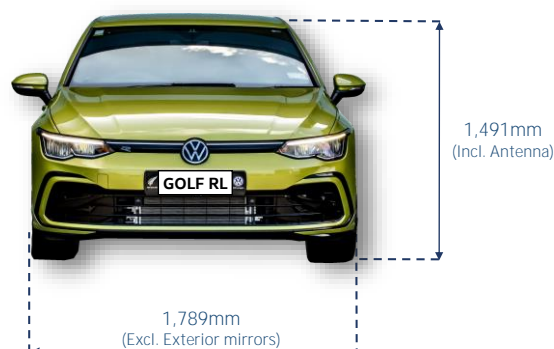

Technical Data	TSI R-Line
Engine Type	4-Cylinder inline Turbo
Fuel Type	Petrol (Minimum 95 RON)
Cubic Capacity (cc)	1,395
Maximum Power (kW) @ rpm	110kW (5,000-6,000)
Maximum Torque (Nm) @ rpm	250Nm (1,500-3,500)
Drivetrain	Front Wheel Drive
Transmission	8 Speed Automatic
Tare weight (kg)	1,258
Trailer load limit 12% gradient (kg) (Braked / Unbraked)	1,500 / 660
Luggage Capacity (L) (rear seats upright / rear seats folded)=	381 / 1,237
Fuel tank capacity (L, approx.)	50L
Combined Fuel consumption (L/100km), 3P-WLTP converted§	6.4
Combined CO₂ emissions (g/km), 3P-WLTP converted§	147
Emission standard	Euro 6 (NEDC)
Automatic Start/stop system with generative braking	●
5 year / 150,000 km (whichever occurs first) mechanical warranty, 5 year VW roadside assistance and 12 year anti-corrosion warranty	●
Volkswagen Service Plan - Scheduled Servicing for 3 years or up to 45,000km (whichever occurs first)	$1,395
Volkswagen Service Plan - Scheduled Servicing for 5 years or up to 75,000km (whichever occurs first)	$2,695