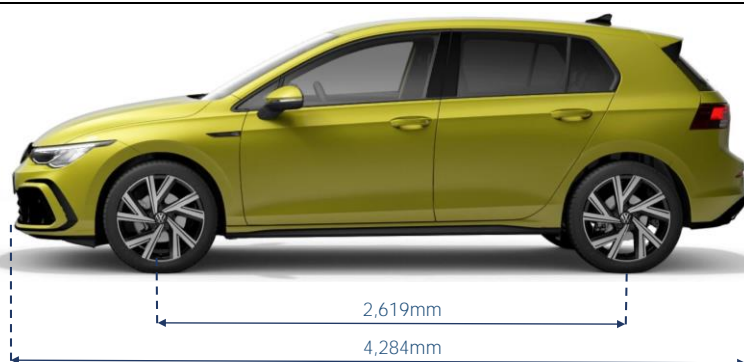

Technical Data	TSI R-Line
Engine Type	4-Cylinder inline Turbo
Fuel Type	Petrol (Minimum 95 RON)
Cubic Capacity (cc)	1,395
Maximum Power (kW) @ rpm	110kW (5,000-6,000)
Maximum Torque (Nm) @ rpm	250Nm (1,500-3,500)
Drivetrain	Front Wheel Drive
Transmission	8 Speed Automatic
Tare weight (kg)	1,258
Trailer load limit 12% gradient (kg) (Braked / Unbraked)	1,500 / 660
Luggage Capacity (L) (rear seats upright / rear seats folded)=	381 / 1,237
Fuel tank capacity (L, approx.)	50L
Combined Fuel consumption (L/100km), 3P-WLTP converted§	6.4
Combined CO₂ emissions (g/km), 3P-WLTP converted§	147
Emission standard	Euro 6 (NEDC)
Automatic Start/stop system with generative braking	●
5 year / 150,000 km (whichever occurs first) mechanical warranty, 5 year VW roadside assistance and 12 year anti-corrosion warranty	●
Volkswagen Service Plan - Scheduled Servicing for 3 years or up to 45,000km (whichever occurs first)	$1,395
Volkswagen Service Plan - Scheduled Servicing for 5 years or up to 75,000km (whichever occurs first)	$2,695