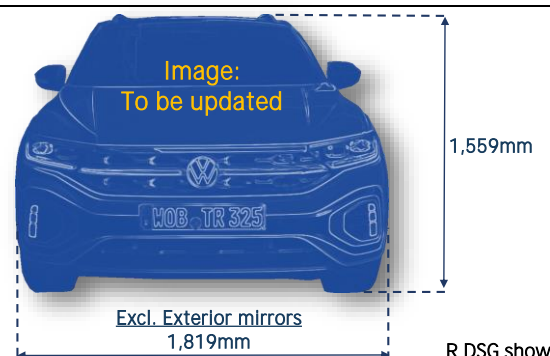

R DSG shown

Key ● Standard - Not available