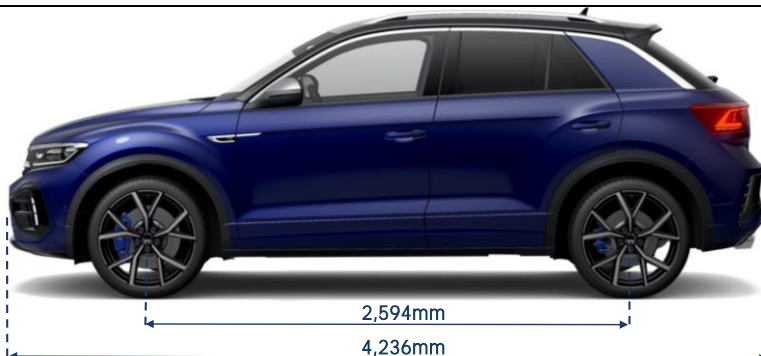

R DSG shown

Key ● Standard - Not available